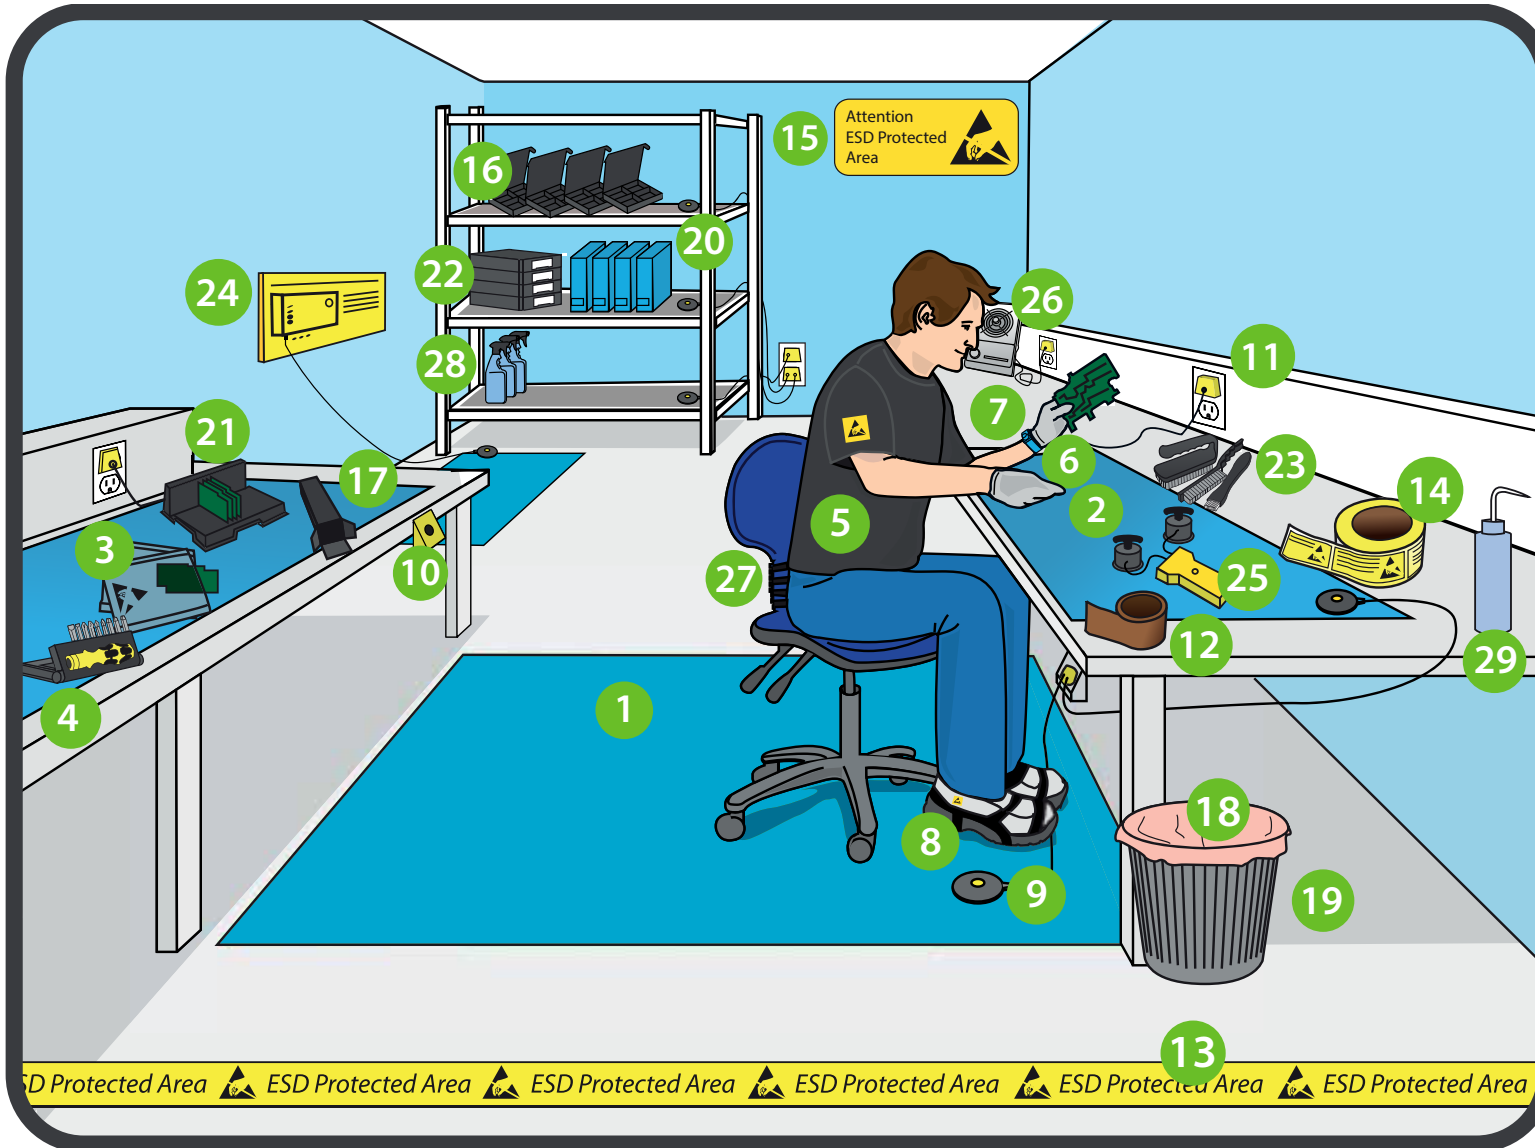

# A TYPICAL EPA WORKSTATION

## PRODUCTS

1. ESD Floor Matting
2. ESD Bench Matting
3. ESD Bags
4. ESD Screwdrivers
5. Antistatic Clothing
6. ESD Gloves
7. ESD Wrist Strap
8. ESD Foot Grounder
9. Grounding Cords
10. Earth Bonding Points
11. Earth Bonding Plugs
12. Antistatic tapes
13. Floor Marking Tape
14. ESD Labels
15. EPA Signage
16. Corstat Transit Packs
17. Corstat Component Boxes
18. ESD Trash Can Liners
19. Conductive Trash Can
20. Antistatic Ringbinders
21. Conductive PCB Rack
22. Conductive Tote Bins
23. Conductive Brushes
24. Wrist Strap & Footwear Tester
25. Testing Equipment
26. Ionising Blower
27. EPA Chair
28. IC Workstation & Mat Cleaner
29. ESD Wash Bottle